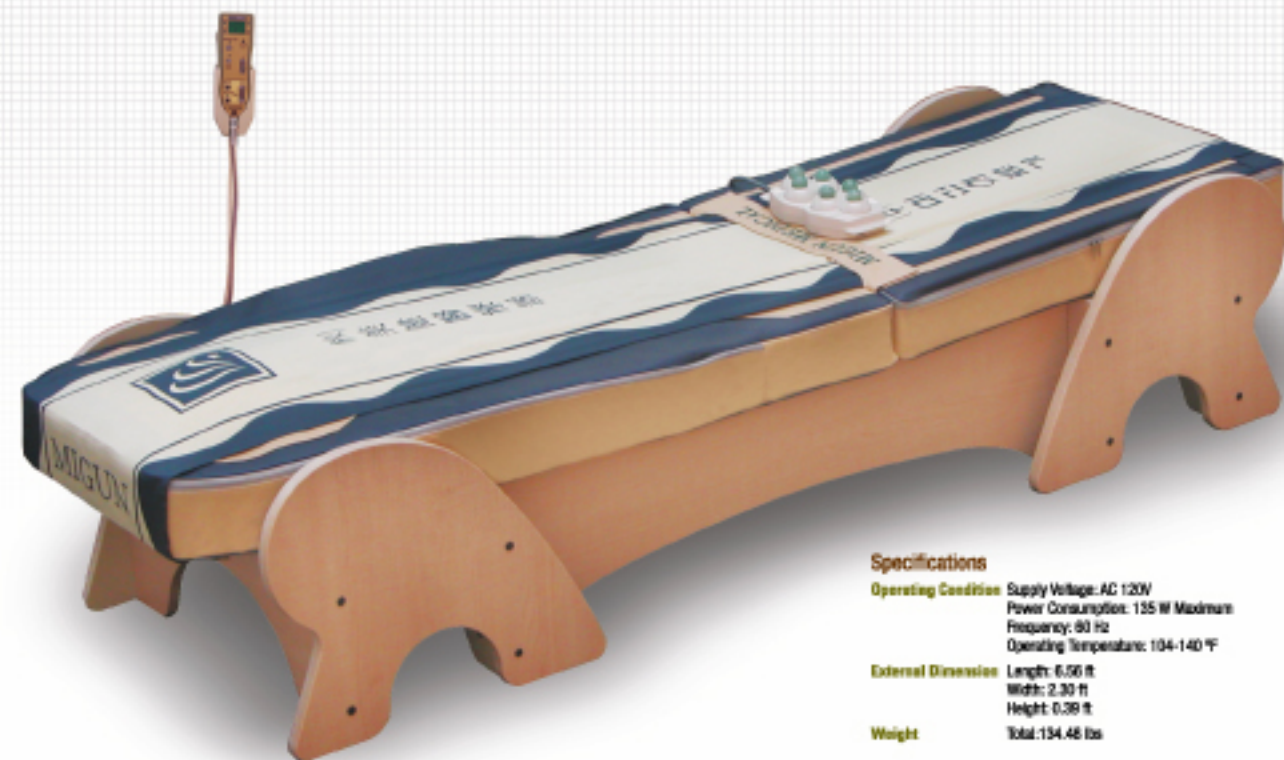

Specifications	
Operating Condition	Supply Voltage: AC 120V Power Consumption: 155 W Maximum Frequency: 60 Hz Operating Temperature: 104-140 °F
External Dimension	Length: 6.50 ft Width: 2.30 ft Height: 0.39 ft
Weight	Total: 154.48 lbs

AUTOMATIC PROGRAM

P1 BASIC MASSAGE

For a full-length massage and therapeutic treatment specific to the back, waist.

P4 FINGER MASSAGE

For a deep finger pressure treatment. (Each massage head pauses at various acupressure points to provide stimulation and heat.)

P6 ABDOMEN MASSAGE

For the abdomen area. (A continuous and soothing massage while lying on your stomach.)

MANUAL PROGRAM

P7 MANUAL MASSAGE

Use the hand held remote to control massage speed, pressure, and frequency of movement.

Migun's classic HY-5000C offers innovative features for the most memorable massage of your life.

01 5-Way Jade Massage Heads

By following your spine from the tailbone to your lower back and all the way up to your neck and head, our jade massage heads provide acupressure, heat massage, and deep relaxation.

02 Hand Held 7-Way Jade Massage Projector

It feels wonderful and is very convenient way to get a finger pressure style, heat massage on the stomach, back, waist, and other large areas of the body.

03 Safety First.

Connector cables are neatly grouped on the back for a clean look and safe operation.

04 User-Friendly Remote Control

All of the controls are at your fingertips with our simple, easy-to-use remote.

05 Easy Maintenance

Like all of our models, you can expect many years of smooth, trouble-free use. Every massage you experience is easy, efficient, and effortless.